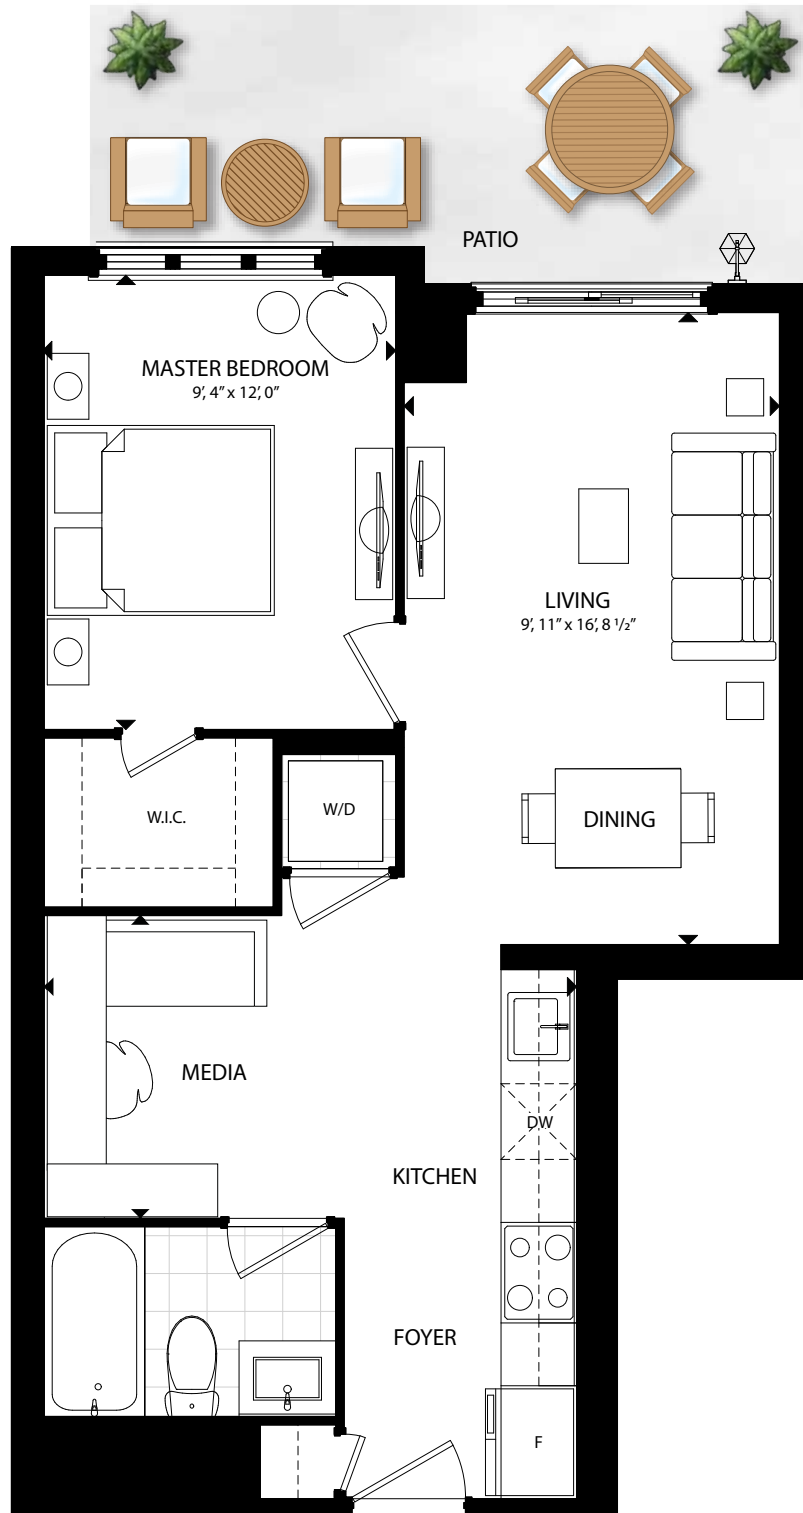

GUILDWOOD

WATERVIEW RESIDENCES OVERLOOKING THE GUILD

1 BEDROOM + MEDIA - SUITE 108

INTERIOR: 586 SQ. FT.
PATIO: 100 SQ. FT.

GROUND FLOOR